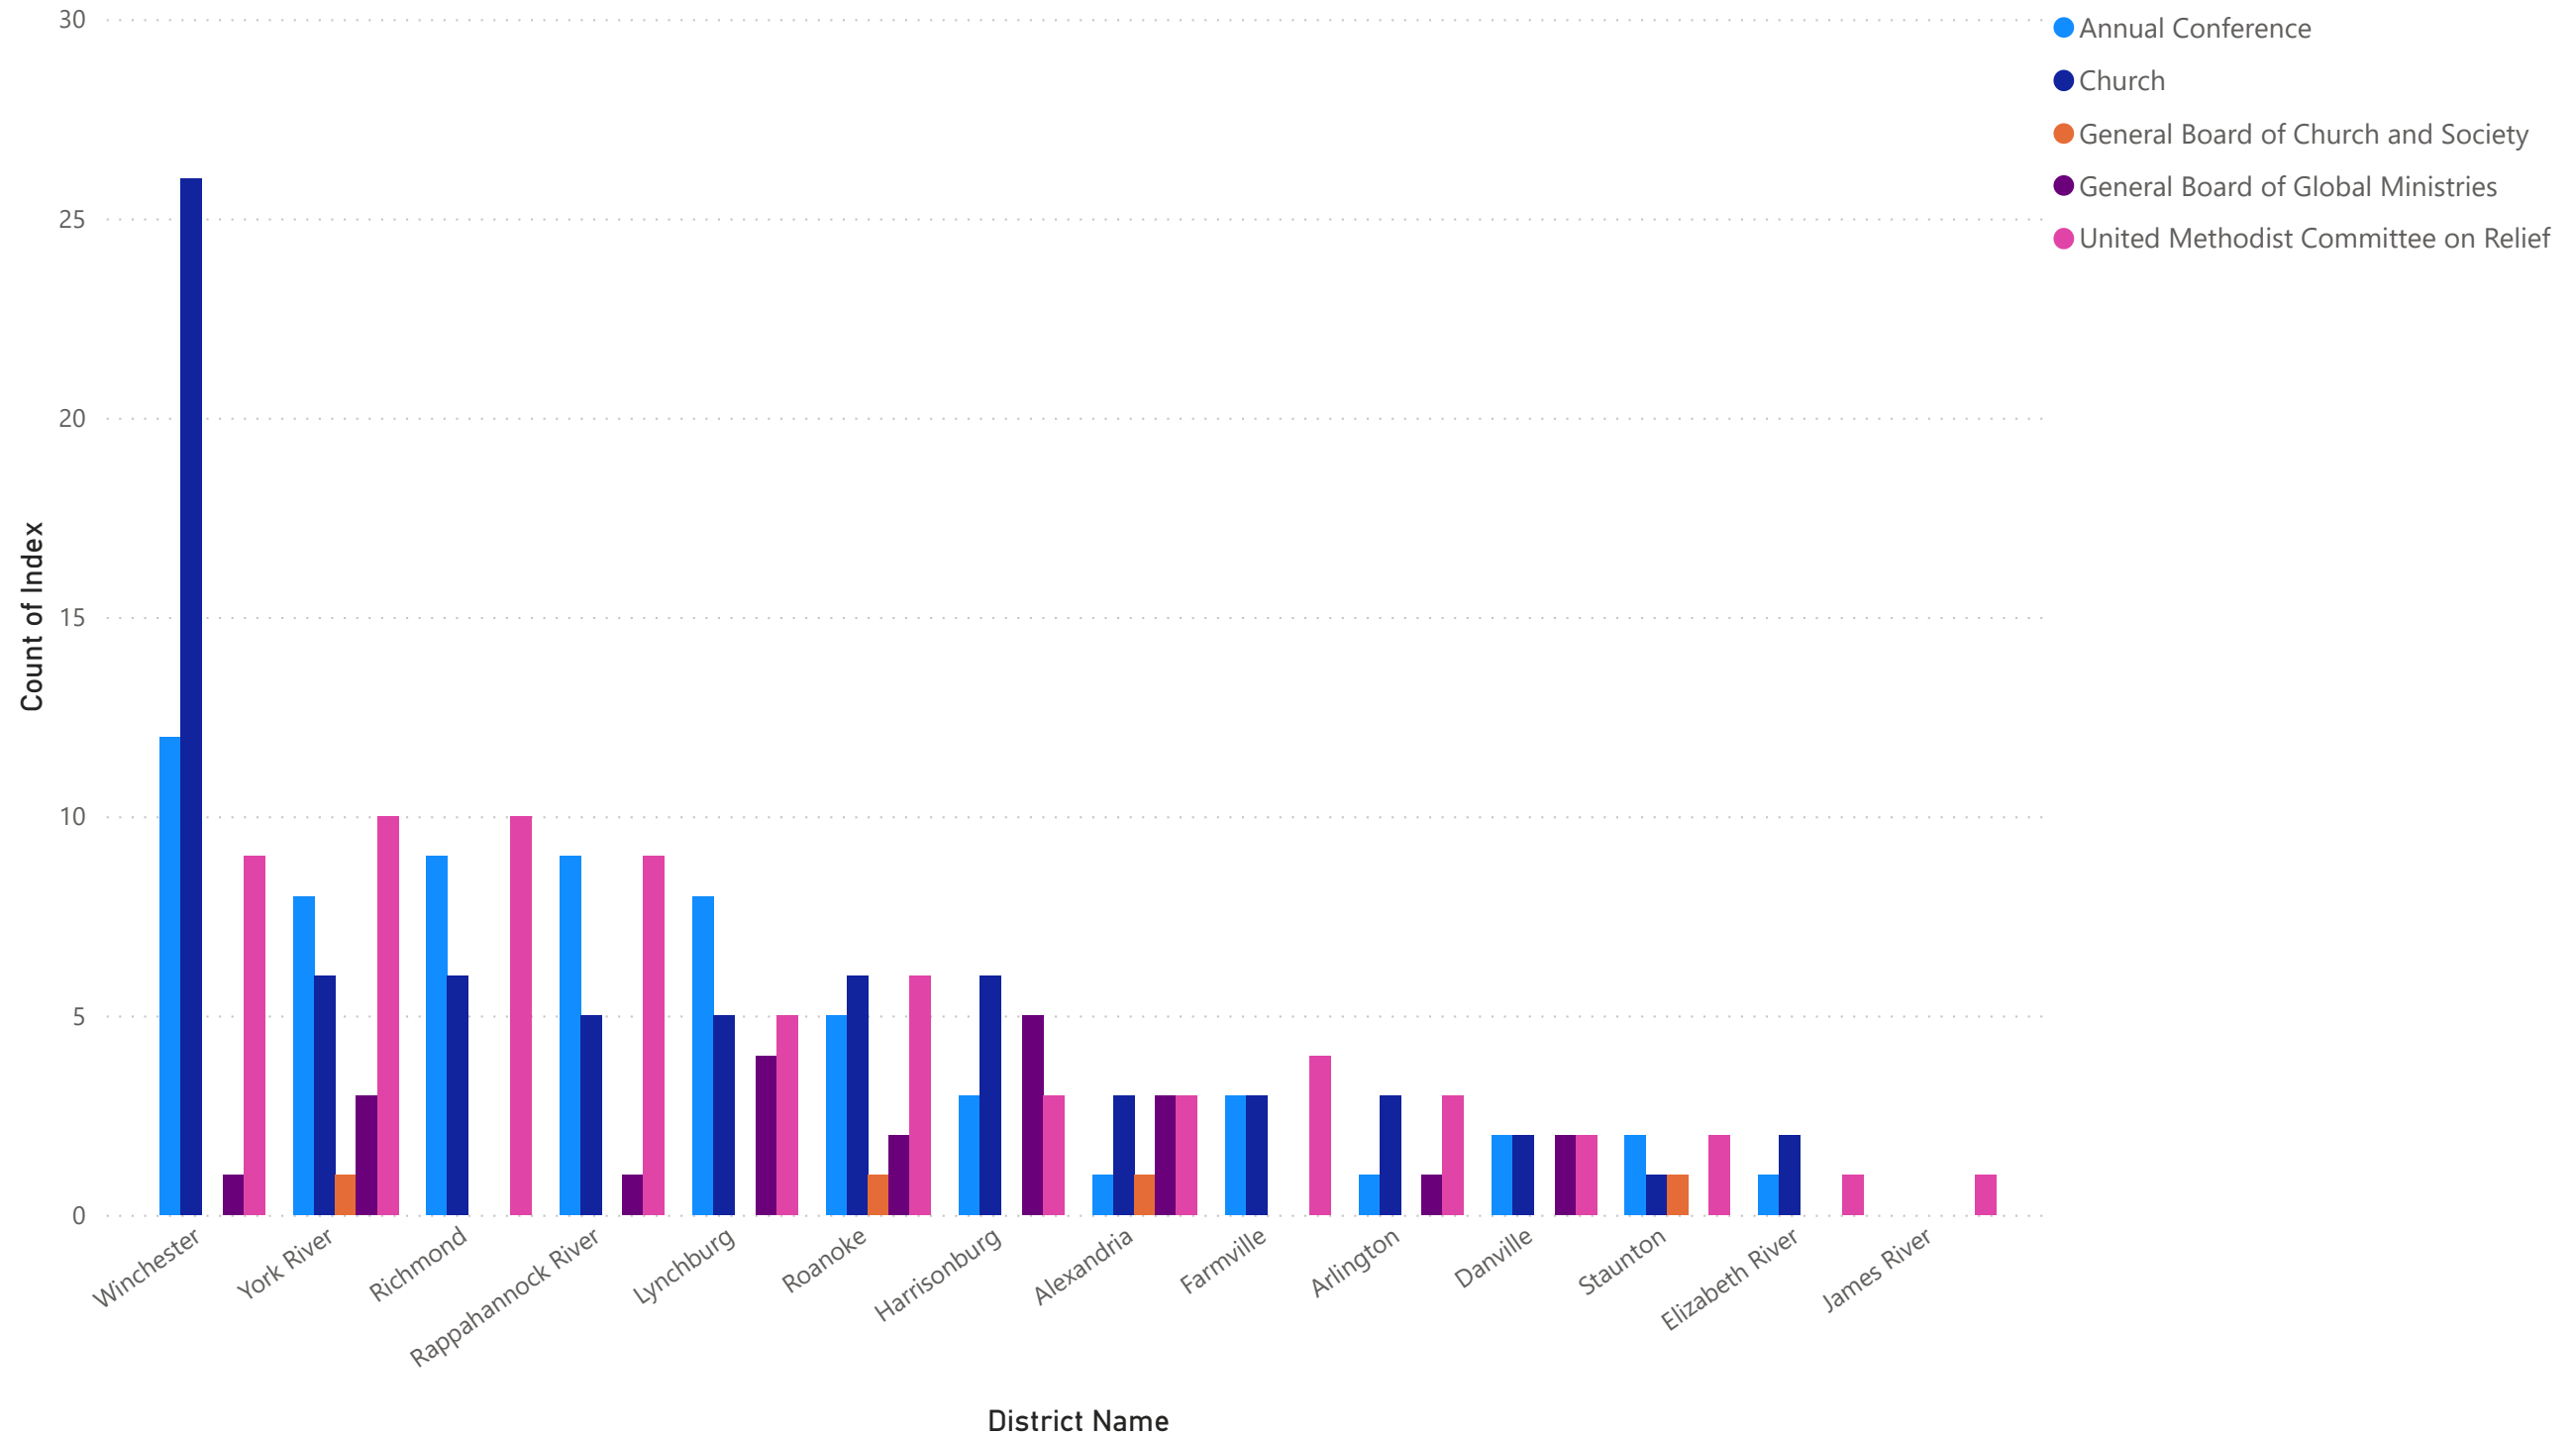

# Did your unit/circle attend Mission u virtually this year?

# Is your unit involved in any international mission activities?

If your unit is involved in International Mission Activities, check all that apply