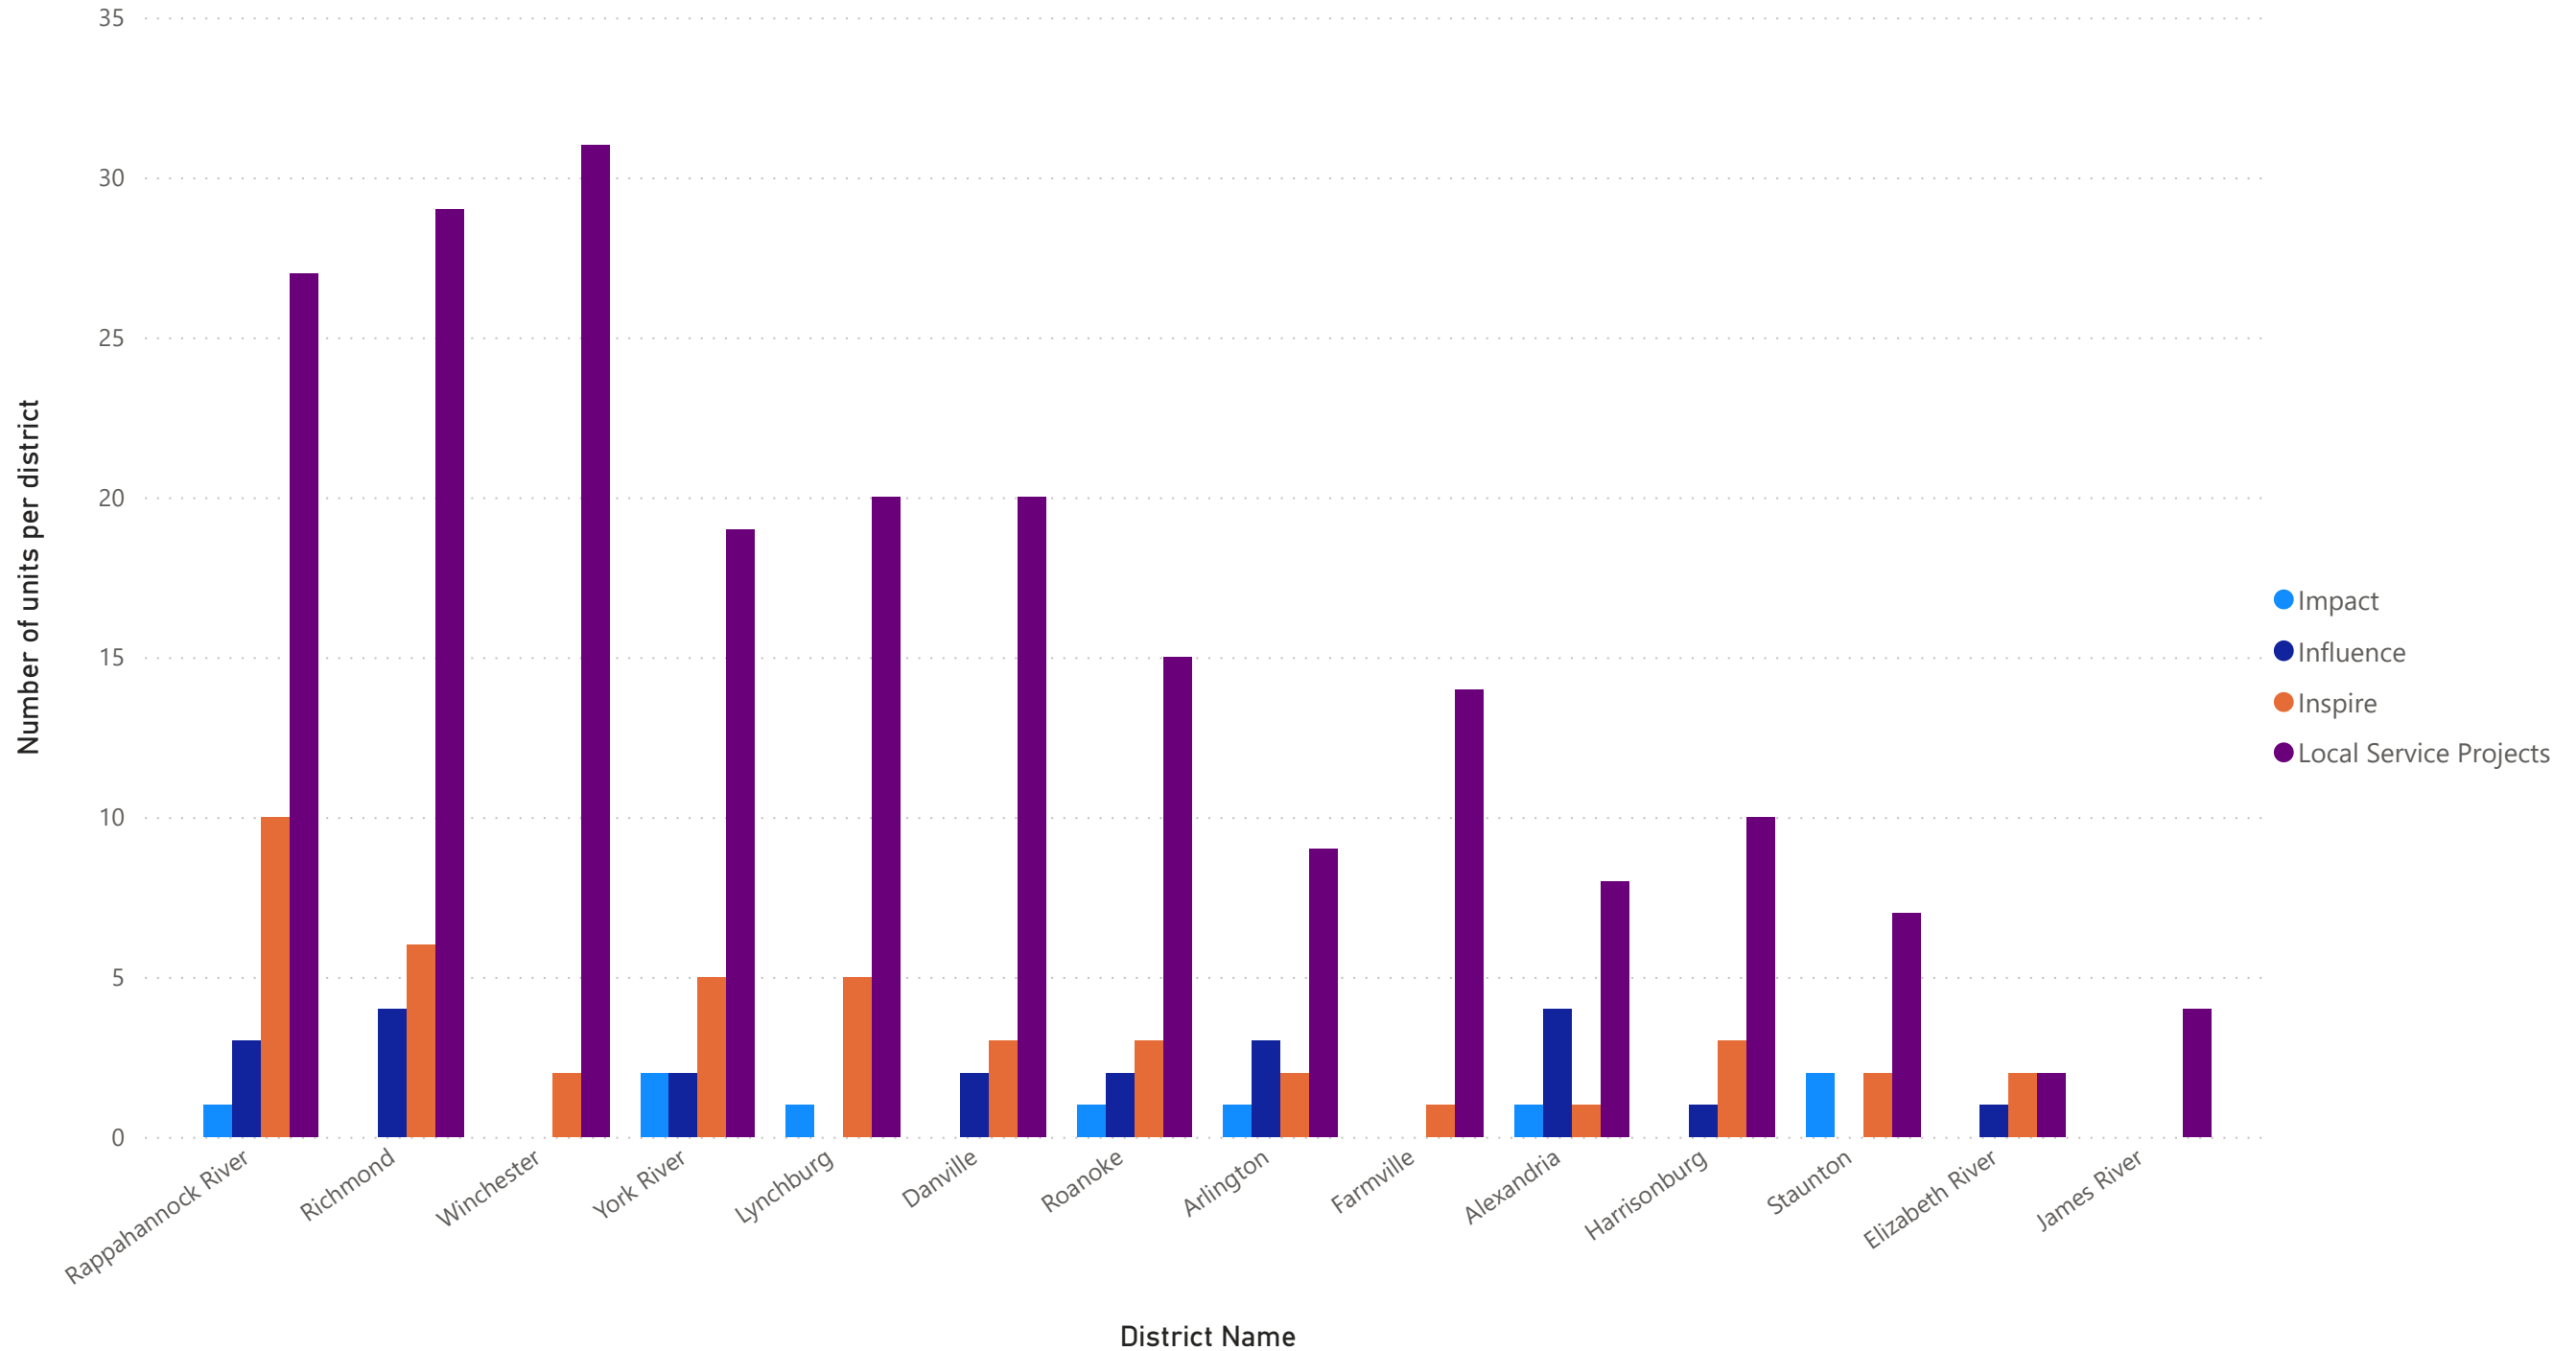

How would you classify your local unit?