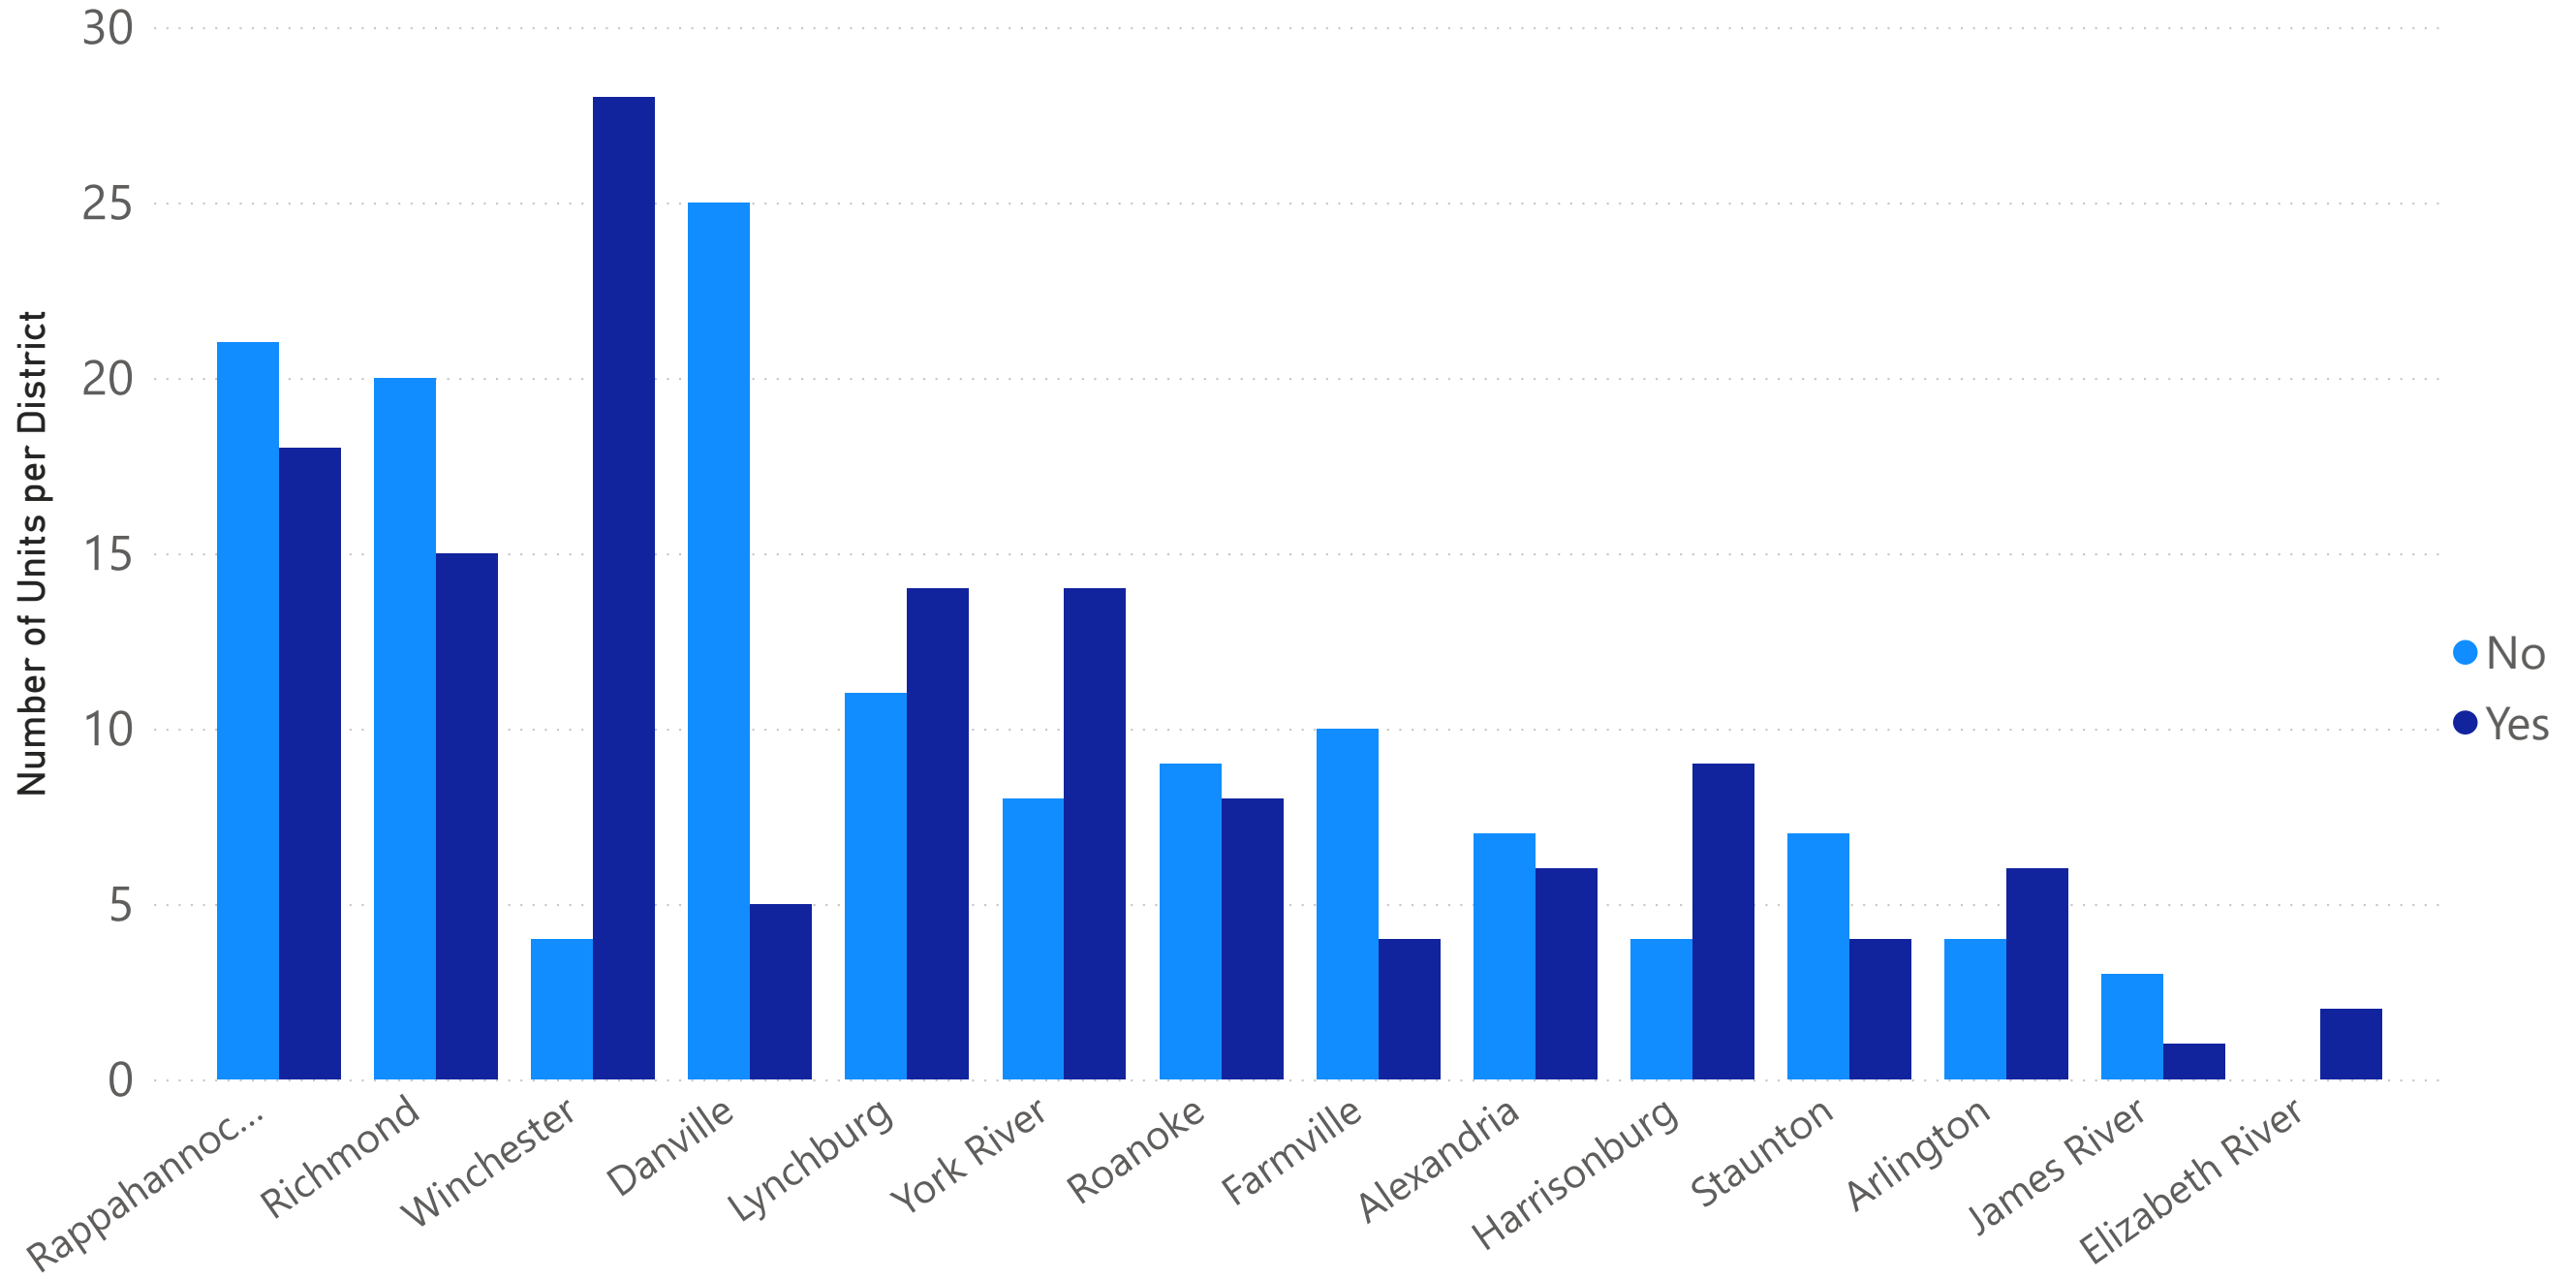

Is your unit involved in any international mission activities?