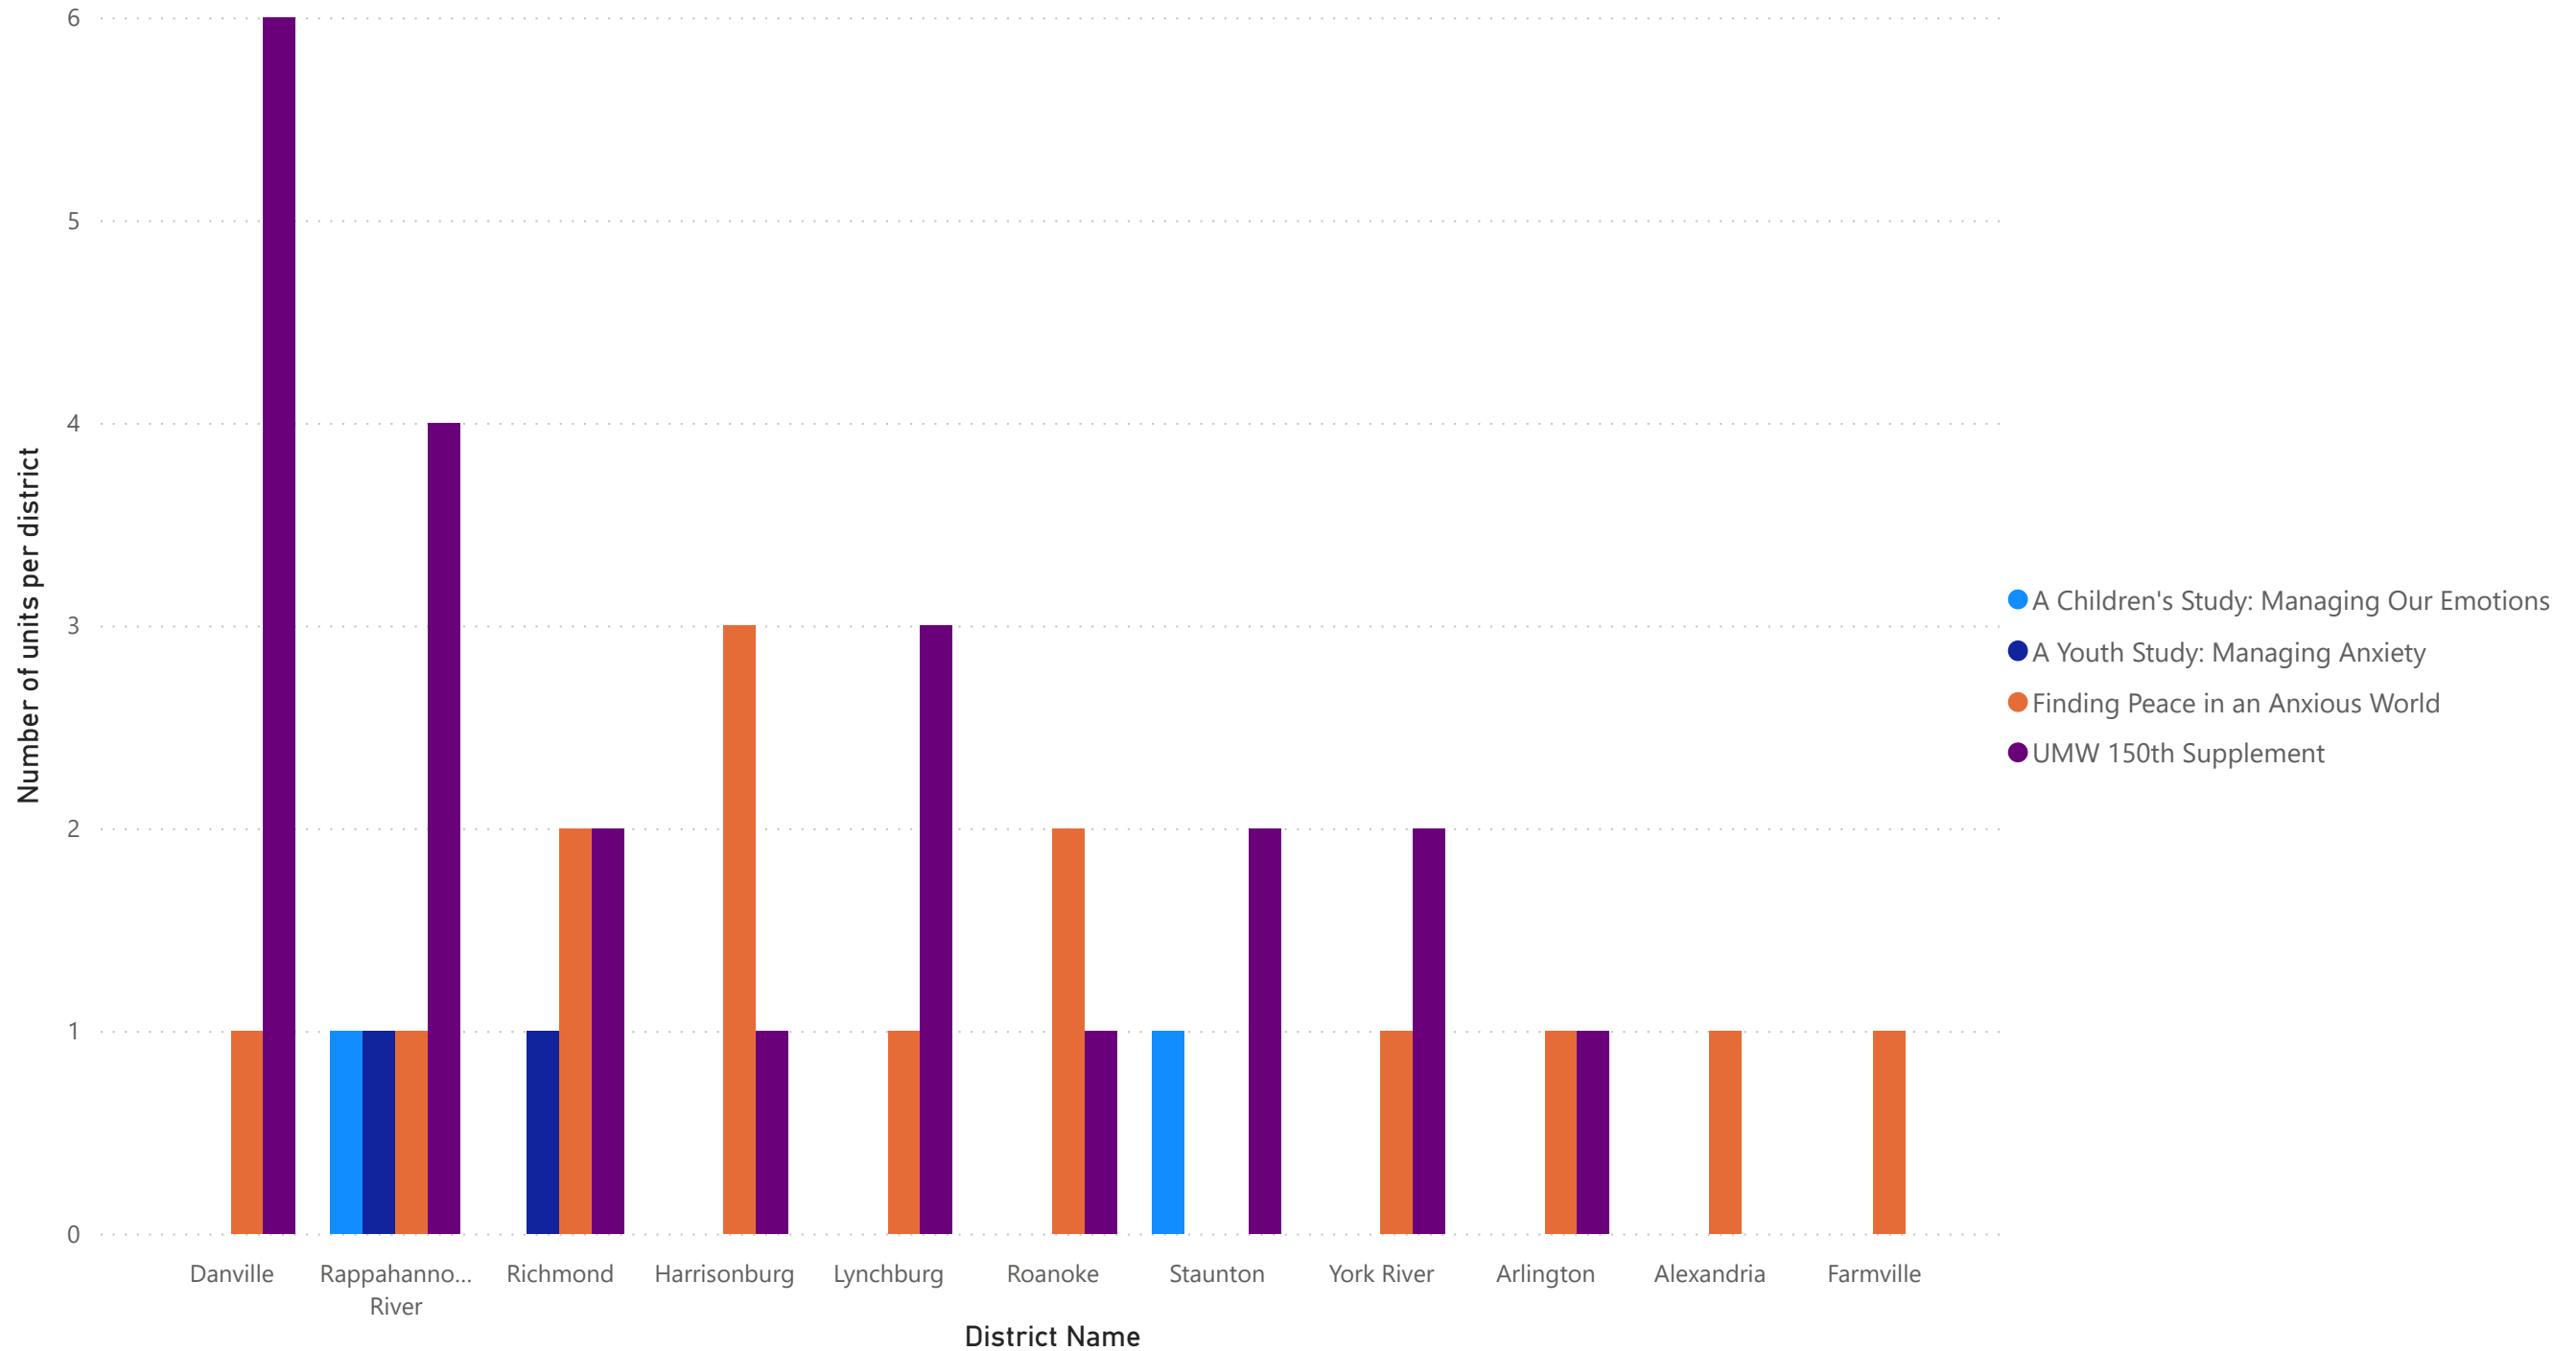

Which of the following Mission u studies did your local church/unit use in 2020?