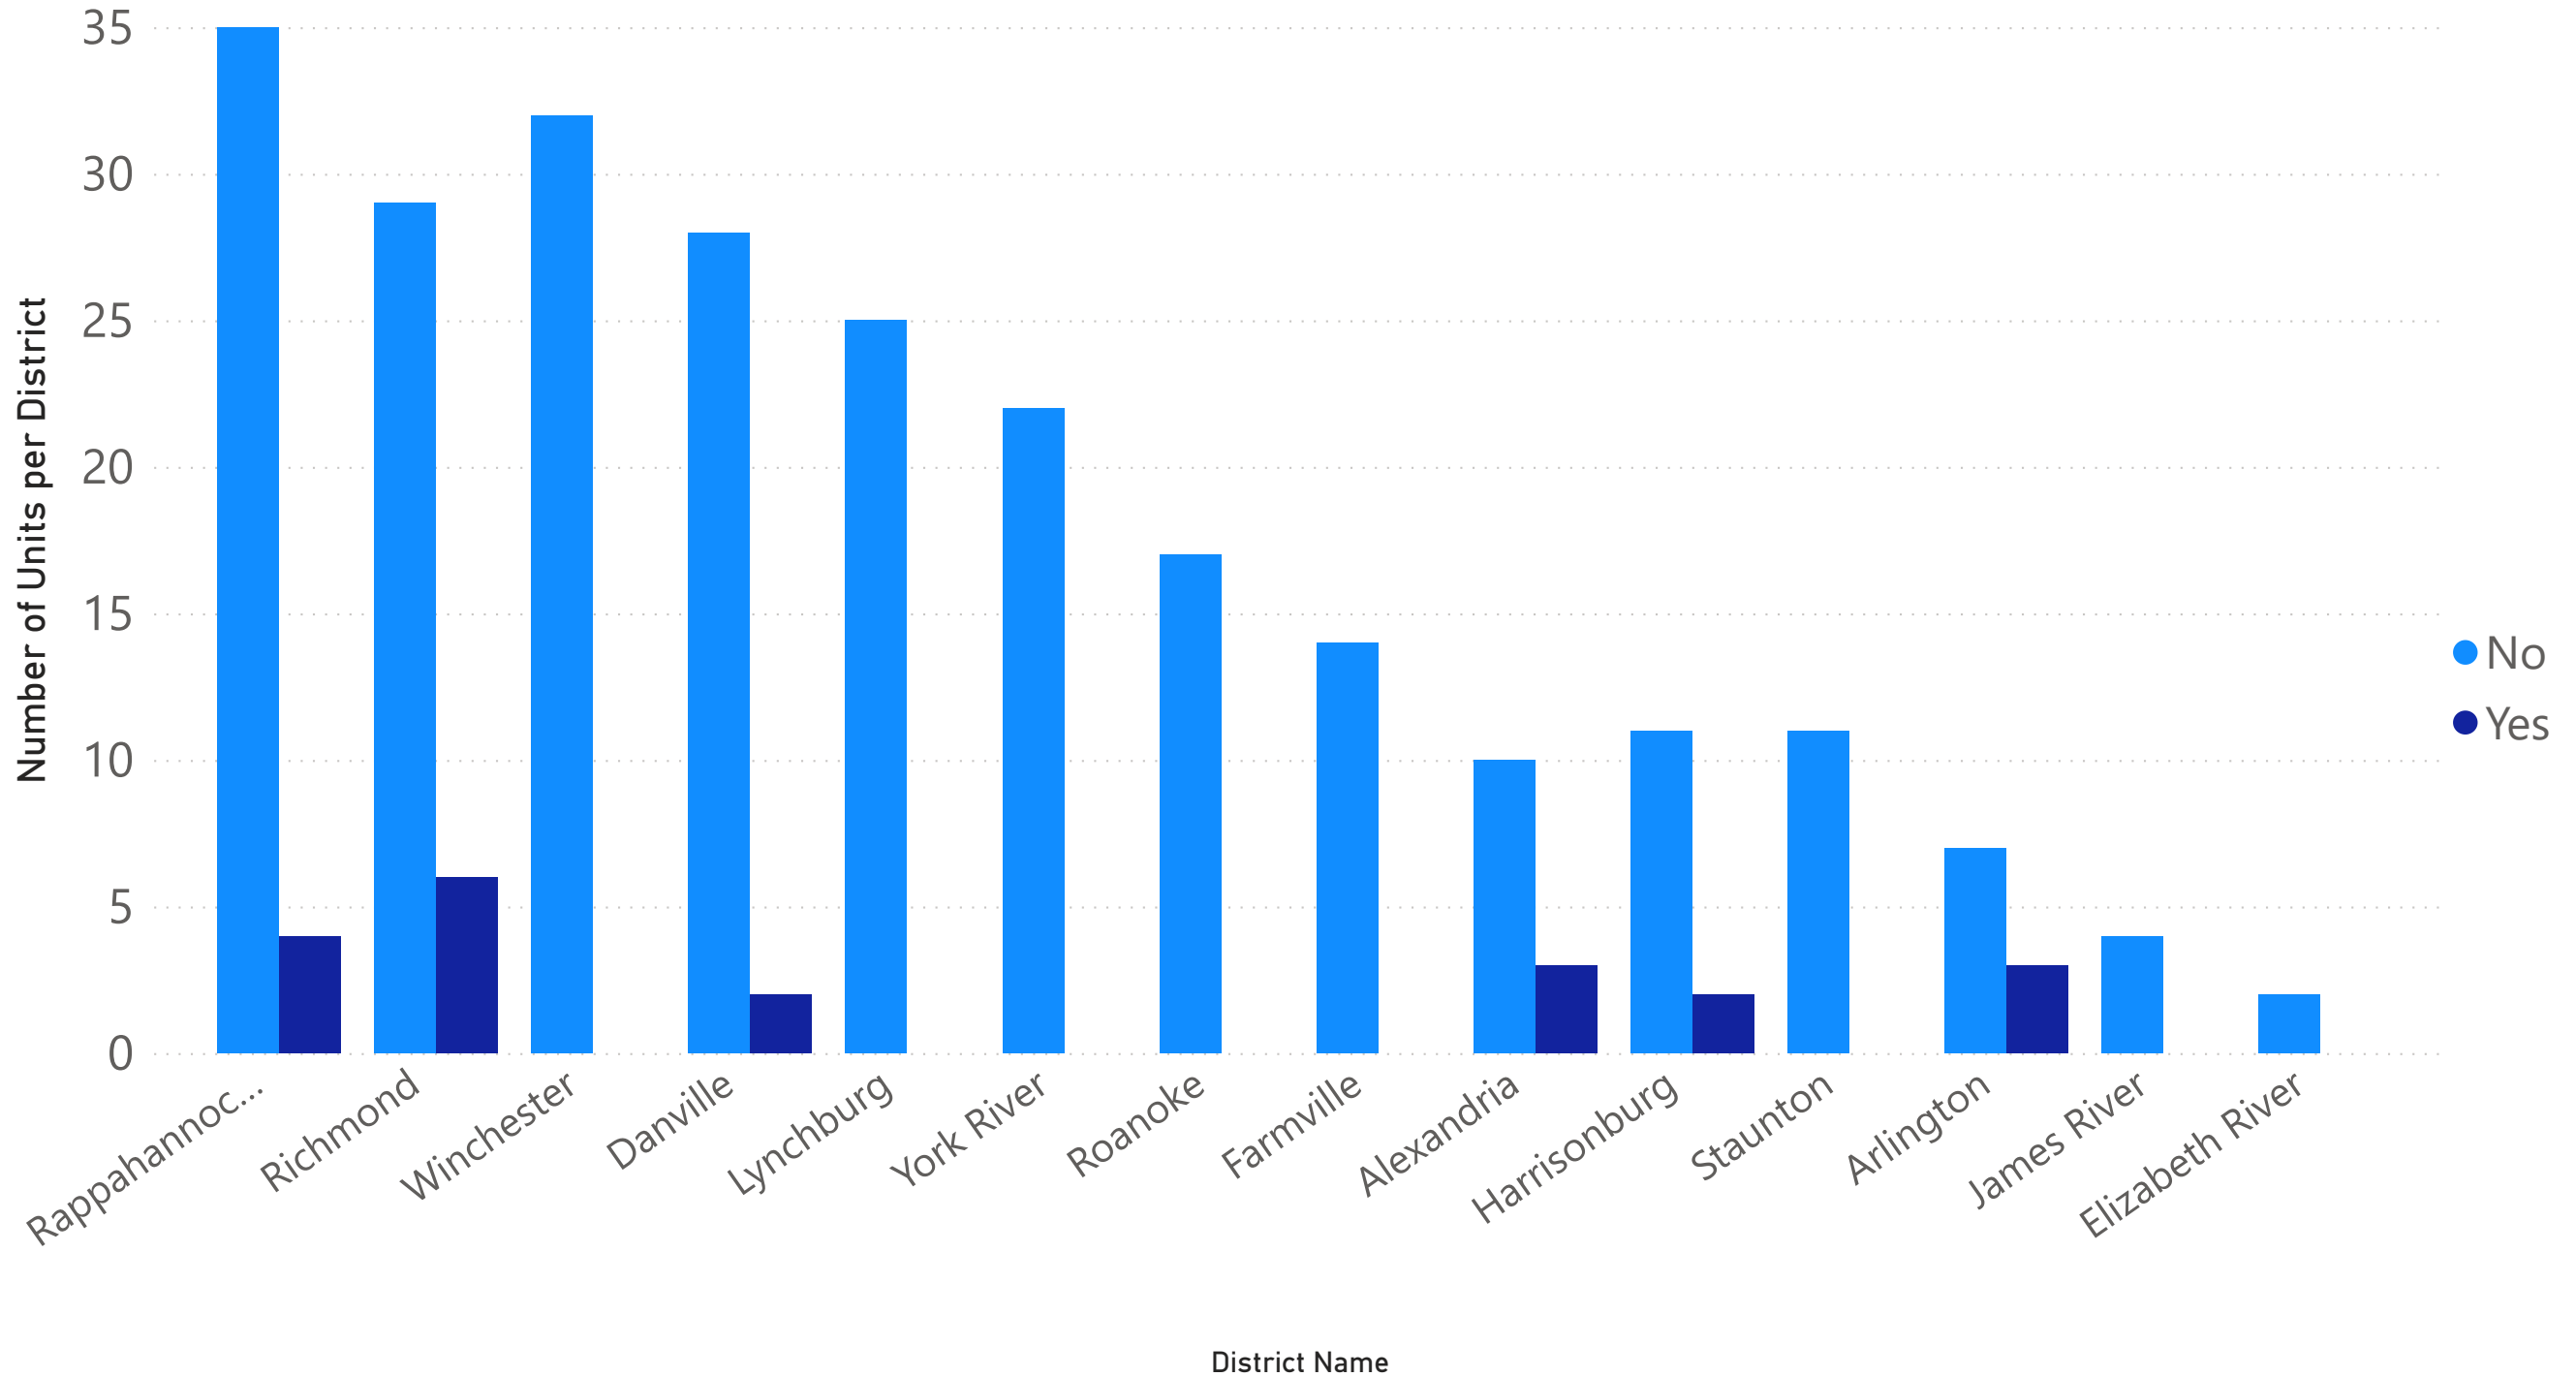

Did your unit/circle attend Mission u virtually this year?